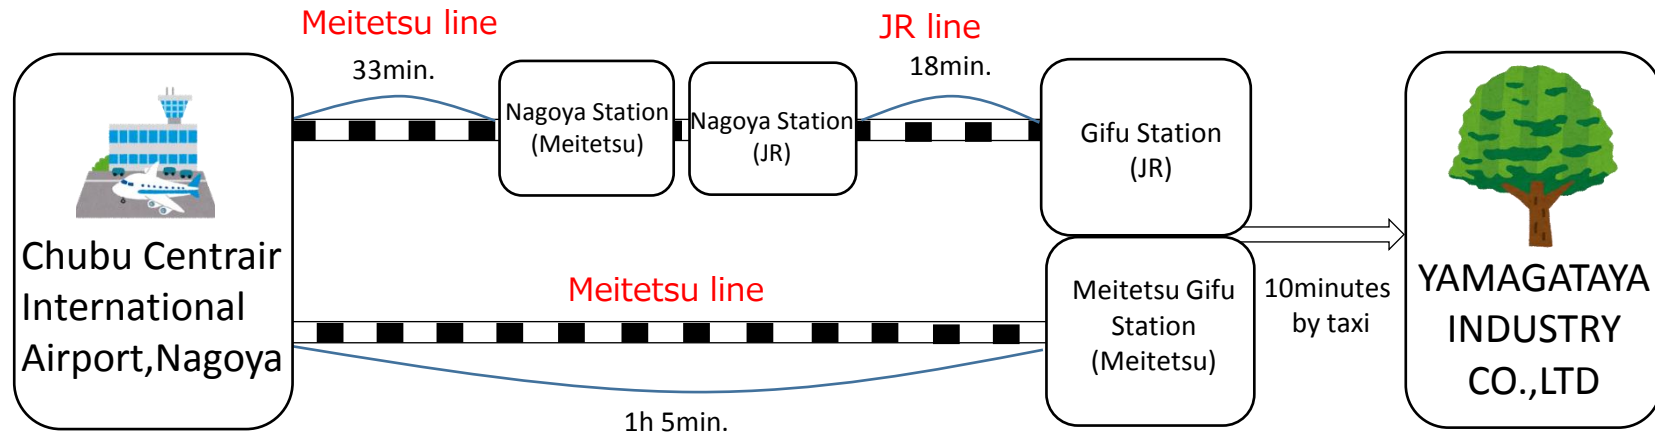

How to access to our company

- There are two ways to get to our company.
- From Centrair to Gifu you can go directly by Meitetsu line.
- In case you stay the hotel around the Nagoya station, JR line is faster to Gifu.

Air port access information site

http://www.centrair.jp/en/to_and_from/access/train.html